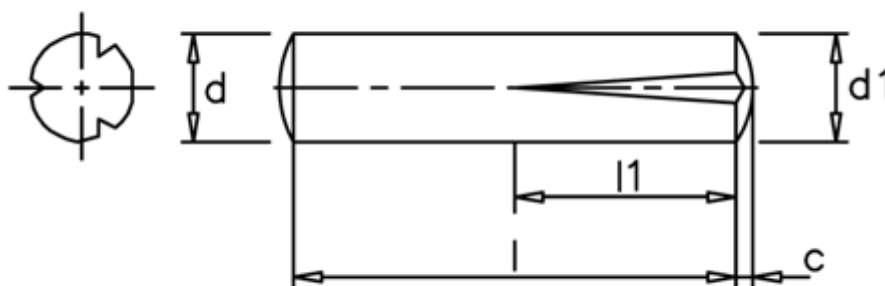

Article number: 080224061

Description: KLEE Slotted pin S2 2,5x8
Stainless 1.4305

Measures

c	= 0,4
d	= 2.5
d1	= 2.65
l1	= 1/2 l
Length	= 8